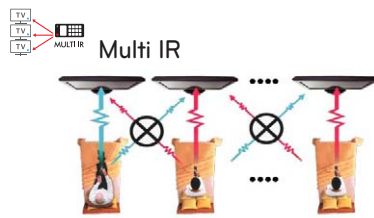

EASY INSTALLATION