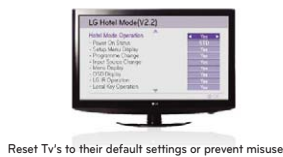

Public Display Mode