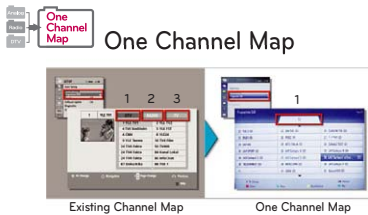

EFFICIENT MANAGEMENT