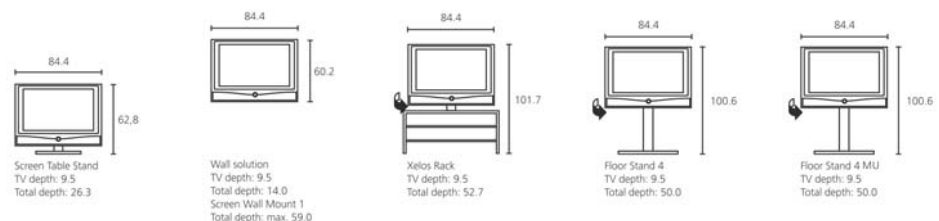

Technical specifications, delivery conditions, and other information are subject to change without notice.

1. Not active with Dolby Digital upgrade kit. Dolby is a registered trademark of the Dolby Laboratories Licensing Corporation.
2. Works only with channels broadcasting service information / NexTVView data.
3. Function depends on signal format emitted by station.
4. Only in conjunction with matching adapters to be ordered separately. Screen Wall Mount: Designed by Vogel's.
5. Only in conjunction with motor control / RS 232 C.

Article number	EAN	Colour options
67418D80	4011880095778	■ Anthracite
67418T80	4011880095747	■ Chrome Silver