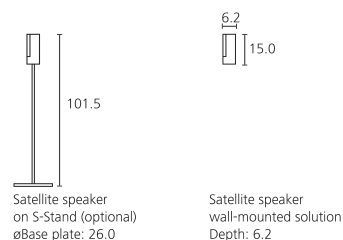

Article number	EAN	Colour options	Article number	EAN	Colour options
66202B00	4011880085236	Aluminium Silver	66201B00	4011880085205	Aluminium Silver
66202L00	4011880085250	Aluminium Black	66201L00	4011880085199	Aluminium Black
66202S00	4011880085267	Aluminium Titanium	66201S00	4011880085212	Aluminium Titanium
66202U00	4011880112055	High Gloss White	66201U00	4011880112062	High Gloss White
66202V00	4011880085243	Aluminium Bronze	66201V00	4011880085182	Aluminium Bronze

Article number	EAN	Colour options
66213D10	4011880104180	Anthracite
66213T10	4011880104197	Chrome Silver
66213U10	4011880109901	High Gloss White

LOEWE.