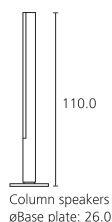

Article number	EAN	Colour options	Article number	EAN	Colour options
66202B00	4011880085236	Aluminium Silver	66201B00	4011880085205	Aluminium Silver
66202L00	4011880085250	Aluminium Black	66201L00	4011880085199	Aluminium Black
66202S00	4011880085267	Aluminium Titanium	66201S00	4011880085212	Aluminium Titanium
66202U00	4011880112055	High Gloss White	66201U00	4011880112062	High Gloss White
66202V00	4011880085243	Aluminium Bronze	66201V00	4011880085182	Aluminium Bronze

Article number	EAN	Colour options
66213D10	4011880104180	Anthracite
66213T10	4011880104197	Chrome Silver
66213U10	4011880109901	High Gloss White

LOEWE.