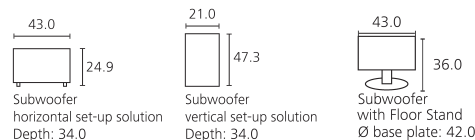

Article number	EAN	Colour options	Article number	EAN	Colour options
66202B00	4011880085236	Aluminium Silver	66201B00	4011880085205	Aluminium Silver
66202L00	4011880085250	Aluminium Black	66201L00	4011880085199	Aluminium Black
66202S00	4011880085267	Aluminium Titanium	66201S00	4011880085212	Aluminium Titanium
66202U00	4011880112055	High Gloss White	66201U00	4011880112062	High Gloss White
66202V00	4011880085243	Aluminium Bronze	66201V00	4011880085182	Aluminium Bronze

Article number	EAN	Colour options
66213D10	4011880104180	Anthracite
66213T10	4011880104197	Chrome Silver
66213U10	4011880109901	High Gloss White

LOEWE.