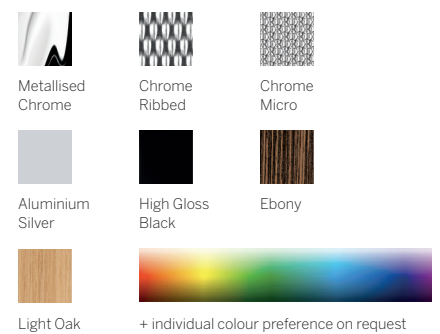

## Housing

Colours

	Model	Article no.	EAN Code
 <b>Alu-Black</b>	Satellite Speaker	66201L00	4011880085199
 <b>Alu-Silver</b>	Satellite Speaker	66201B00	4011880085205
 <b>High Gloss White</b>	Satellite Speaker	66201U00	4011880112062
 <b>Alu-Titanium</b> (on request)	Satellite Speaker		

## Insets

Colours and materials

Insets ex works: Alu-Silver;  
 with High Gloss White housing: Metallised Chrome