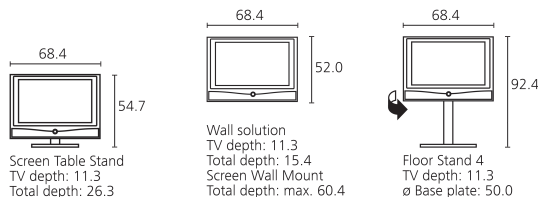

Technical specifications, delivery conditions, and other information are subject to change without notice.

1. [1] Dolby is a registered trademark of the Dolby Laboratories Licensing Corporation.
   [2] Works only with channels broadcasting NexTV data.
   [3] Function depends on signal format emitted by station.
   [4] A number of Loewe televisions are also available as fully interactive Freeriew complaint sets.
   [5] Not available for special UK variants.

Article number	EAN	Colour options
66416D87	4011880088145	■ Anthracite
66416T87	4011880084888	■ Chrome Silver